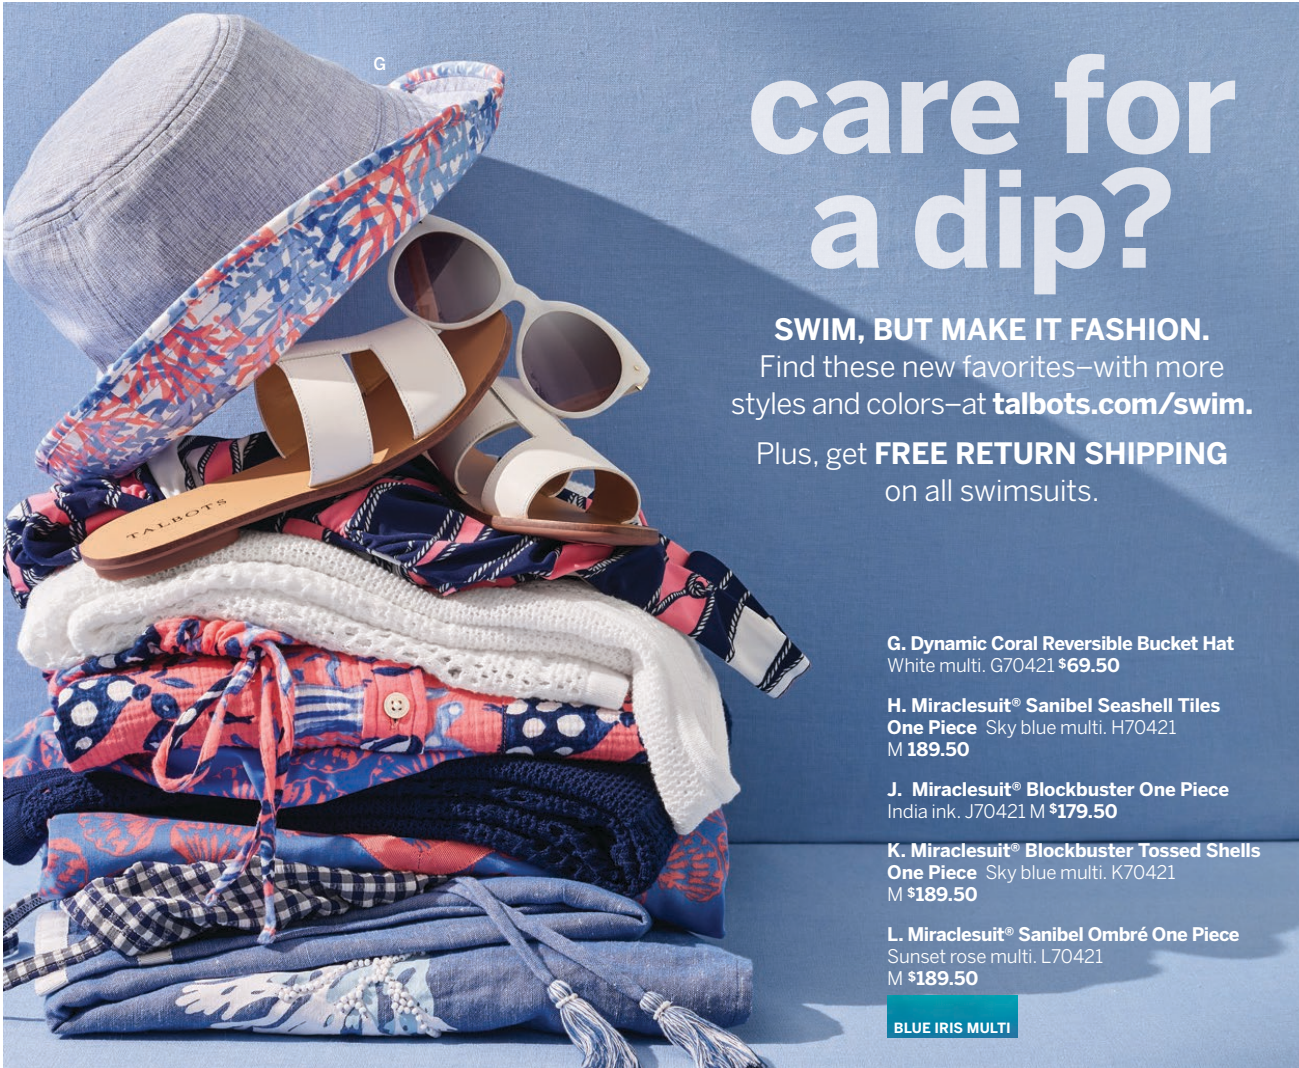

care for a dip?

SWIM, BUT MAKE IT FASHION.
Find these new favorites—with more styles and colors—at talbots.com/swim.
Plus, get **FREE RETURN SHIPPING** on all swimsuits.

G. Dynamic Coral Reversible Bucket Hat
White multi. G70421 $69.50

H. Miraclesuit® Sanibel Seashell Tiles One Piece
Sky blue multi. H70421 M $189.50

J. Miraclesuit® Blockbuster One Piece
India ink. J70421 M $179.50

K. Miraclesuit® Blockbuster Tossed Shells One Piece
Sky blue multi. K70421 M $189.50

L. Miraclesuit® Sanibel Ombré One Piece
Sunset rose multi. L70421 M $189.50

BLUE IRIS MULTI

E. Miraclesuit® Crinkle Gauze Beach Shirt
India ink. E70421 M $99.50

F. Miraclesuit® Blockbuster Knotty Nice One Piece
India ink multi. F70421 M $189.50

All items imported.